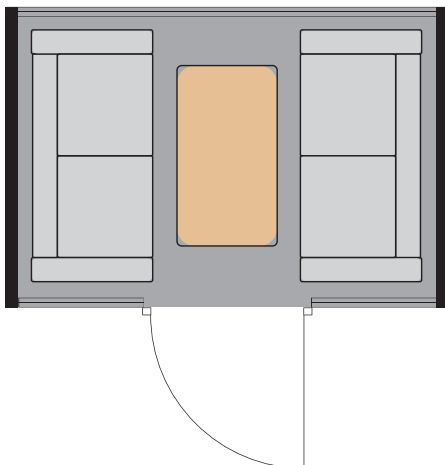

ERGOPOD-10

The perfect space for individual, or private virtual meeting.

External: 1000w x 900d x 2348.5h mm

Internal: 870w x 866d x 2128h mm

Weight: 255kg

ERGOPOD-13

A spacious space for individual, or 2-person meeting room.

External: 1500w x 1250d x 2300h mm

Internal: 1372w x 1206d x 2114h mm

Weight: 380kg

ERGOPOD-22

2 sofas and a coffee table transform this space 4-person meeting room or cafe.

External: 2200w x 1500d x 2300h mm

Internal: 2070w x 1456d x 2128h mm

Weight: 520kg

ERGOPOD-18i

A spacious workspace for individual.

External: 1800mm x 1500mm x 2300mm

Internal: 1756 x 1370 x 2128mm

Weight: 450kg

ERGOPOD-18ii