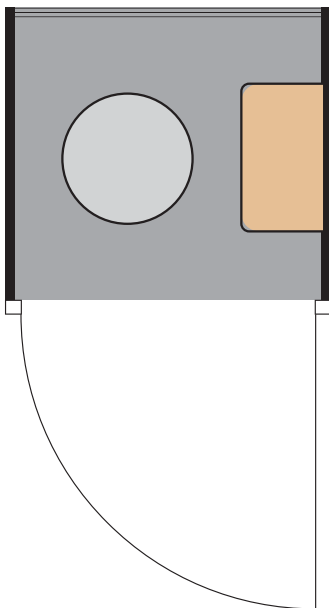

ERGOPOD-10

The perfect space for individual, or private virtual meeting.

External: 1000w x 900d x 2348.5h mm

Internal: 870w x 866d x 2128h mm

Weight: 255kg

ERGOPOD-13

A spacious space for individual, or 2-person meeting room.

External: 1500w x 1250d x 2300h mm

Internal: 1372w x 1206d x 2114h mm

Weight: 380kg

ERGOPOD-22

2 sofas and a coffee table transform this space 4-person meeting room or cafe.

External: 2200w x 1500d x 2300h mm

Internal: 2070w x 1456d x 2128h mm

Weight: 520kg

ERGOPOD-18i

A spacious workspace for individual.

External: 1800mm x 1500mm x 2300mm

Internal: 1756 x 1370 x 2128mm

Weight: 450kg

ERGOPOD-18ii

A simple 2-person workspace.

External: 1500mm x 1800mm x 2300mm

Internal: 1370 x 1756 x 2128mm

Weight: 450kg

ERGOPOD-25

Full meeting space to fit up to 8-person.

External: 2200w x 2100d x 2348.5h mm

Internal: 2070w x 2056d x 2128h mm