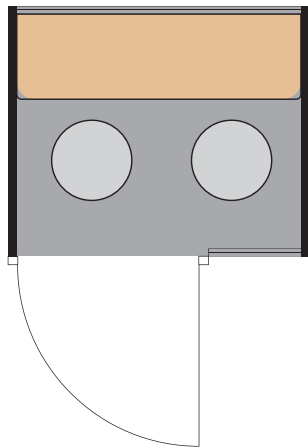

All The Features You Need.

Reimagine Workspace. Sizes Made For All.

Finally, privacy meets collaboration. ERGOPOD is designed to fit in any workplace. ERGOPOD office pods can be customized to fit any requirements for your meeting needs.

ERGOPOD-10

The perfect space for individual, or private virtual meeting.

External: 1000w x 900d x 2348.5h mm

Internal: 870w x 866d x 2128h mm

Weight: 255kg

ERGOPOD-13

A spacious space for individual, or 2-person meeting room.

External: 1500w x 1250d x 2300h mm

Internal: 1372w x 1206d x 2114h mm

Weight: 380kg

ERGOPOD-22

2 sofas and a coffee table transform this space 4-person meeting room or cafe.

External: 2200w x 1500d x 2300h mm

Internal: 2070w x 1456d x 2128h mm

Weight: 520kg

ERGOPOD-18i

A spacious workspace for individual.

External: 1800mm x 1500mm x 2300mm

Internal: 1756 x 1370 x 2128mm

Weight: 450kg

ERGOPOD-18ii