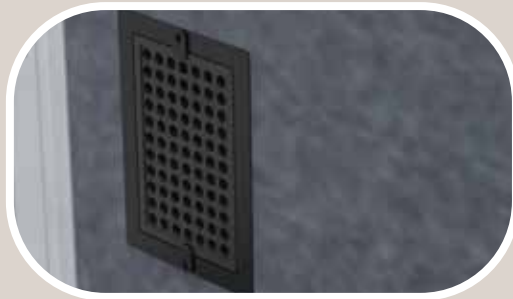

Sizes Made For All.

Soundproofed
Dense acoustic panels will reduce noise by 80%.

Ventilation
Silent dual-fan ventilation pulls in fresh air and eliminates stale air.

Custom Size
Customise your office booth to any size that you need.