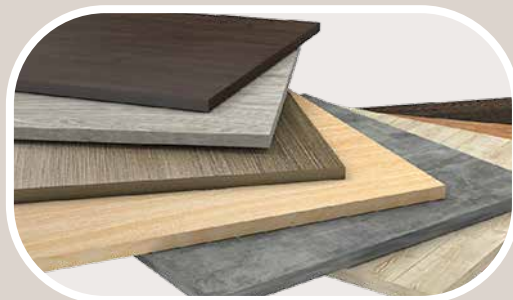

Sizes Made For All.

Soundproofed
Dense acoustic panels will reduce noise by 80%.

Ventilation
Silent dual-fan ventilation pulls in fresh air and eliminates stale air.

Custom Size
Customise your office booth to any size that you need.