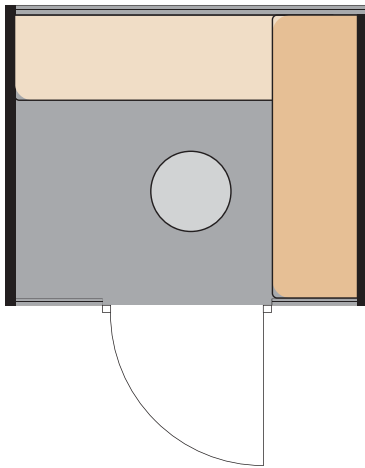

ERGOPOD-10

The perfect space for individual, or private virtual meeting.

External: 1000w x 900d x 2348.5h mm

Internal: 870w x 866d x 2128h mm

Weight: 255kg

ERGOPOD-13

A spacious space for individual, or 2-person meeting room.

External: 1500w x 1250d x 2300h mm

Internal: 1372w x 1206d x 2114h mm

Weight: 380kg

ERGOPOD-22

2 sofas and a coffee table transform this space 4-person meeting room or cafe.

External: 2200w x 1500d x 2300h mm

Internal: 2070w x 1456d x 2128h mm

Weight: 520kg

ERGOPOD-18i

A spacious workspace for individual.

External: 1800mm x 1500mm x 2300mm

Internal: 1756 x 1370 x 2128mm

Weight: 450kg

ERGOPOD-18ii

A simple 2-person workspace.

External: 1500mm x 1800mm x 2300mm

Internal: 1370 x 1756 x 2128mm

Weight: 450kg

ERGOPOD-25

Full meeting space to fit up to 8-person.

External: 2200w x 2100d x 2348.5h mm

Internal: 2070w x 2056d x 2128h mm