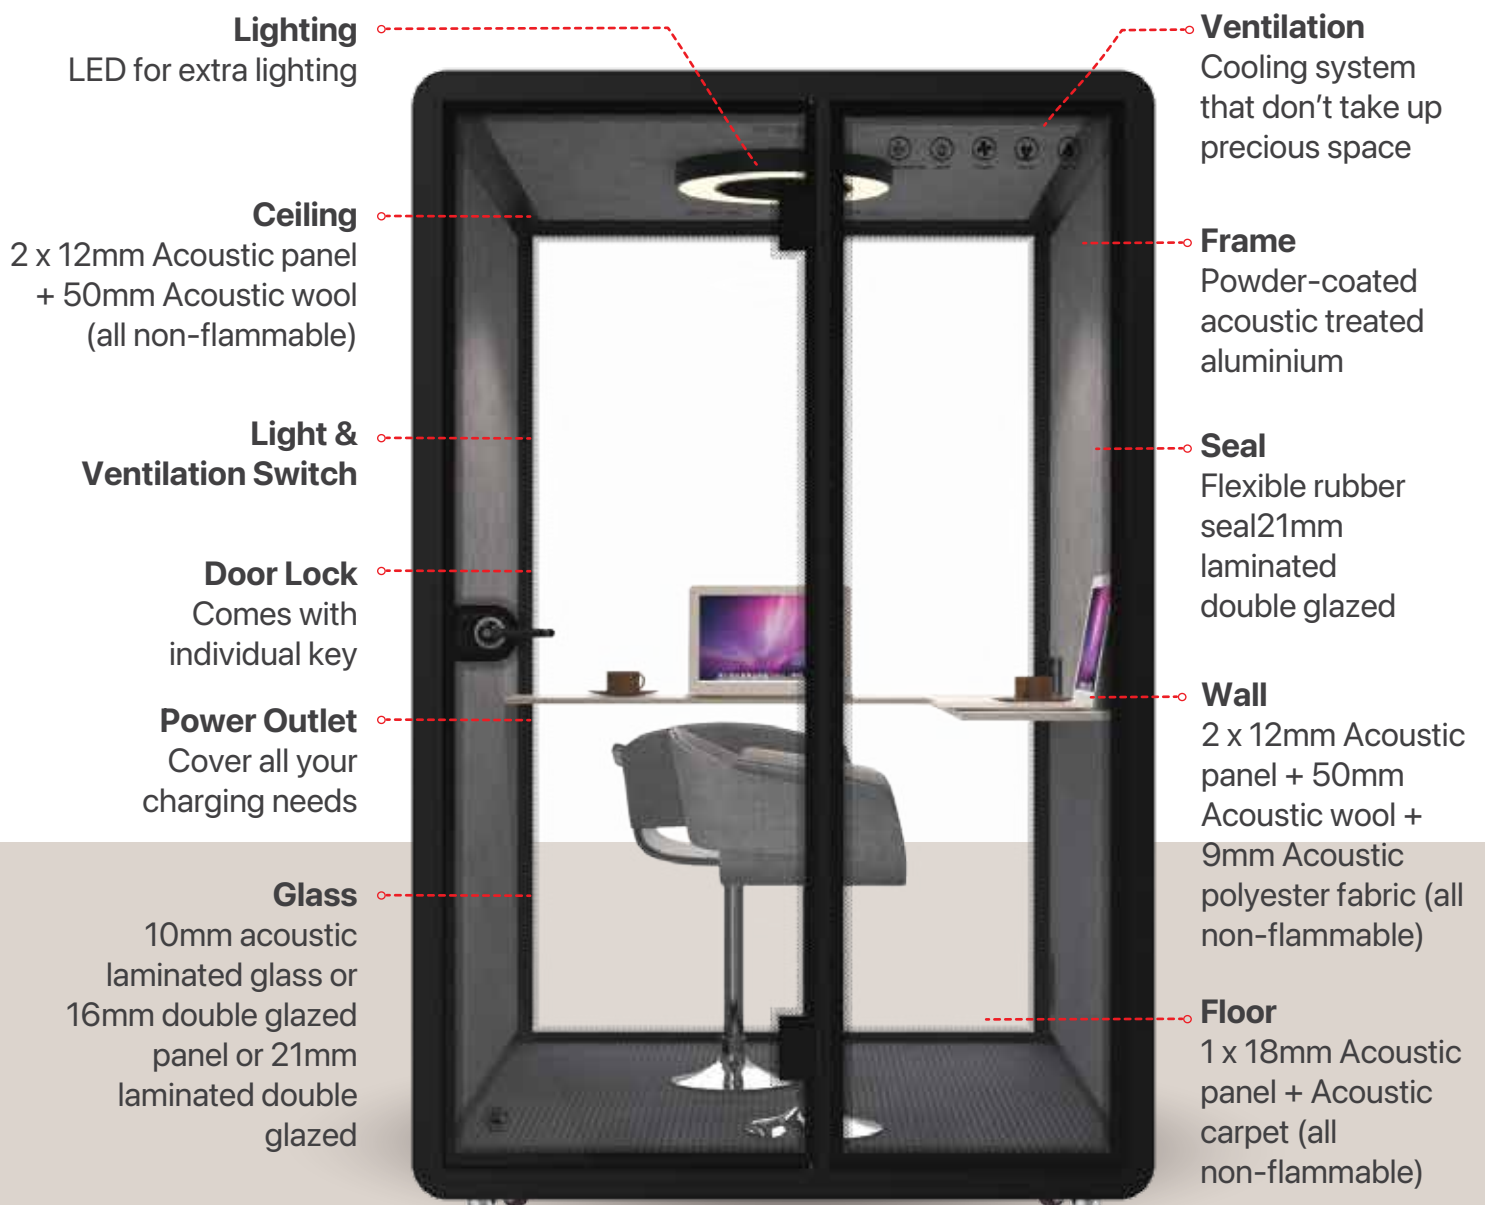

Construction Material.