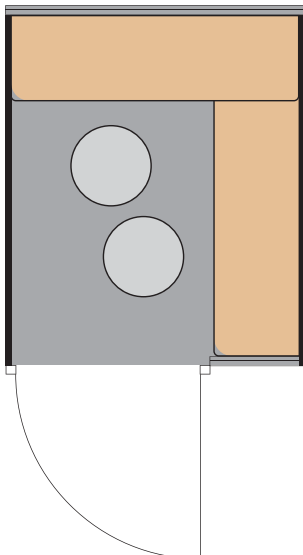

ERGOPOD-10

The perfect space for individual, or private virtual meeting.

External: 1000w x 900d x 2348.5h mm

Internal: 870w x 866d x 2128h mm

Weight: 255kg

ERGOPOD-13

A spacious space for individual, or 2-person meeting room.

External: 1500w x 1250d x 2300h mm

Internal: 1372w x 1206d x 2114h mm

Weight: 380kg

ERGOPOD-22

2 sofas and a coffee table transform this space 4-person meeting room or cafe.

External: 2200w x 1500d x 2300h mm

Internal: 2070w x 1456d x 2128h mm

Weight: 520kg

ERGOPOD-18i

A spacious workspace for individual.

External: 1800mm x 1500mm x 2300mm

Internal: 1756 x 1370 x 2128mm

Weight: 450kg

ERGOPOD-18ii

A simple 2-person workspace.

External: 1500mm x 1800mm x 2300mm

Internal: 1370 x 1756 x 2128mm

Weight: 450kg

ERGOPOD-25

Full meeting space to fit up to 8-person.

External: 2200w x 2100d x 2348.5h mm

Internal: 2070w x 2056d x 2128h mm