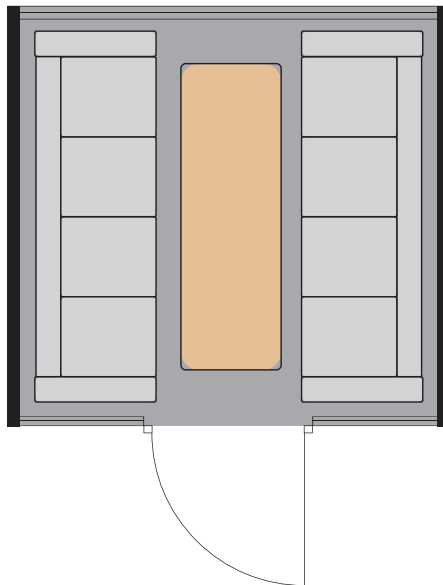

ERGOPOD-10

The perfect space for individual, or private virtual meeting.

External: 1000w x 900d x 2348.5h mm

Internal: 870w x 866d x 2128h mm

Weight: 255kg

ERGOPOD-13

A spacious space for individual, or 2-person meeting room.

External: 1500w x 1250d x 2300h mm

Internal: 1372w x 1206d x 2114h mm

Weight: 380kg

ERGOPOD-22

2 sofas and a coffee table transform this space 4-person meeting room or cafe.

External: 2200w x 1500d x 2300h mm

Internal: 2070w x 1456d x 2128h mm

Weight: 520kg

ERGOPOD-18i

A spacious workspace for individual.

External: 1800mm x 1500mm x 2300mm

Internal: 1756 x 1370 x 2128mm

Weight: 450kg

ERGOPOD-18ii

A simple 2-person workspace.

External: 1500mm x 1800mm x 2300mm

Internal: 1370 x 1756 x 2128mm

Weight: 450kg

ERGOPOD-25

Full meeting space to fit up to 8-person.

External: 2200w x 2100d x 2348.5h mm

Internal: 2070w x 2056d x 2128h mm